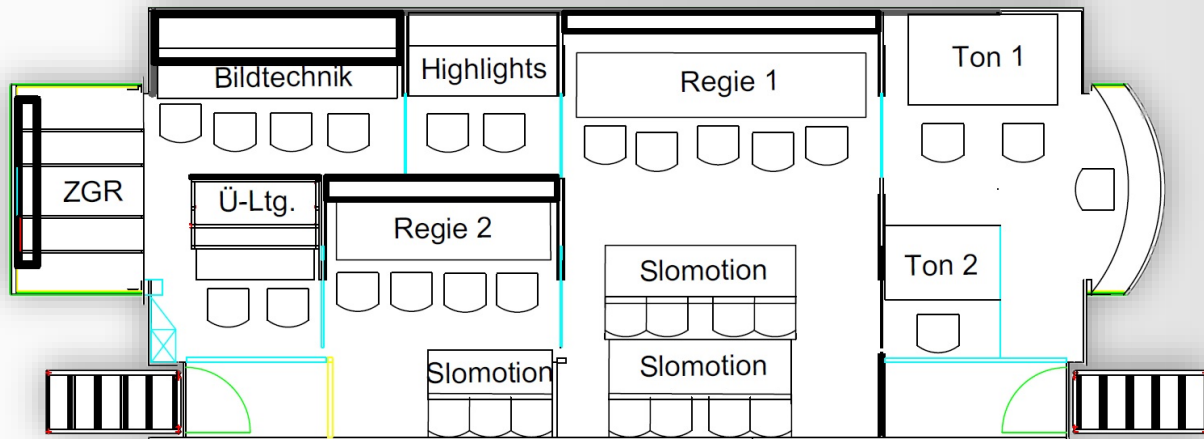

## Camera

24x Grass Valley LDX 80 HD camera systems

Fujinon / Canon lenses  
from 14x4,3 up to 95x Stative

Tripods

Sachtler tripod systems

Mobile studio pedestals

## Video

Up to 6x 6 Channel EVS